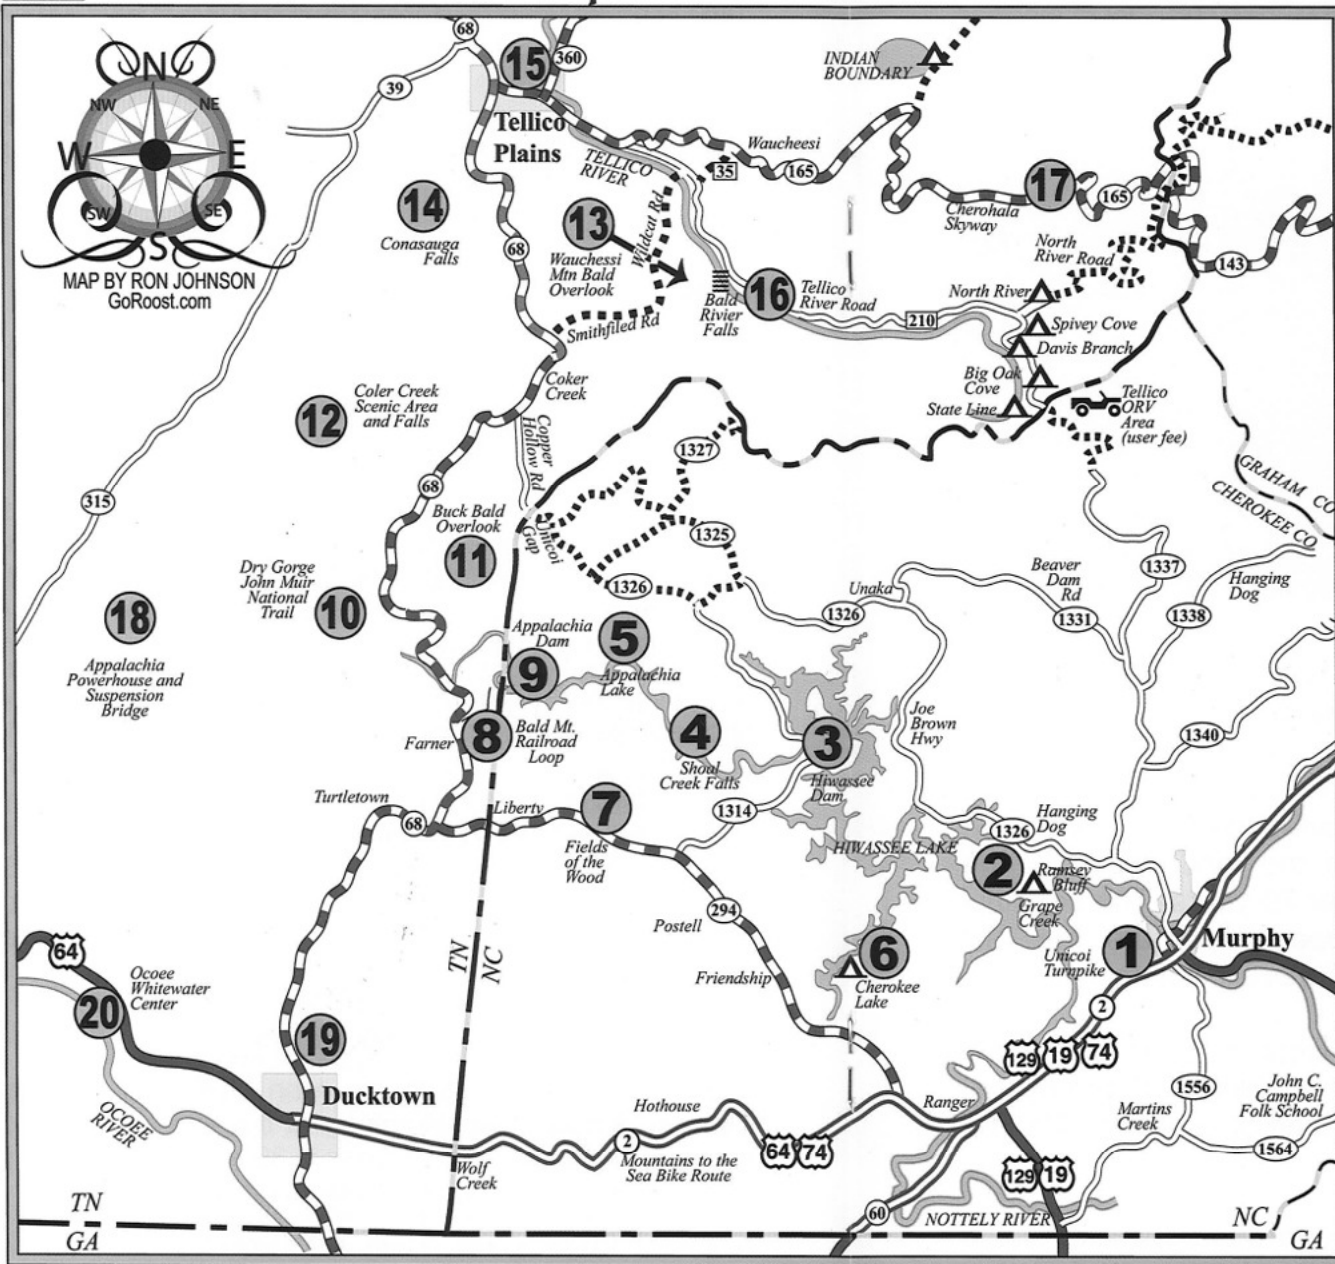

Direction Map with All Guide Points

Name	#
Apalachia Dam	9
Apalachia Lake	5
Apalachia Powerhouse	18
Bald Mtn. Railroad Loop	8
Buck Bald Overlook	11
Cherochala Skyway	17
Cherokee Lake & Recreation Area	6
Coker Creek Scenic Area and Falls	12
Conasauga Falls	14
Dry Gorge of the Hiwassee River	10
Ducktown Basin Museum	19
Fields of the Wood	7
Hiwassee Dam	3
Hiwassee River	2
North Shoal Creek Falls	4
Ocoee Whitewater Center	20
Tellico Plains	15
Tellico River Road	16
Unicoi Turnpike	1
Millennium Trail	1
Wauchessi Bald Overlook	13