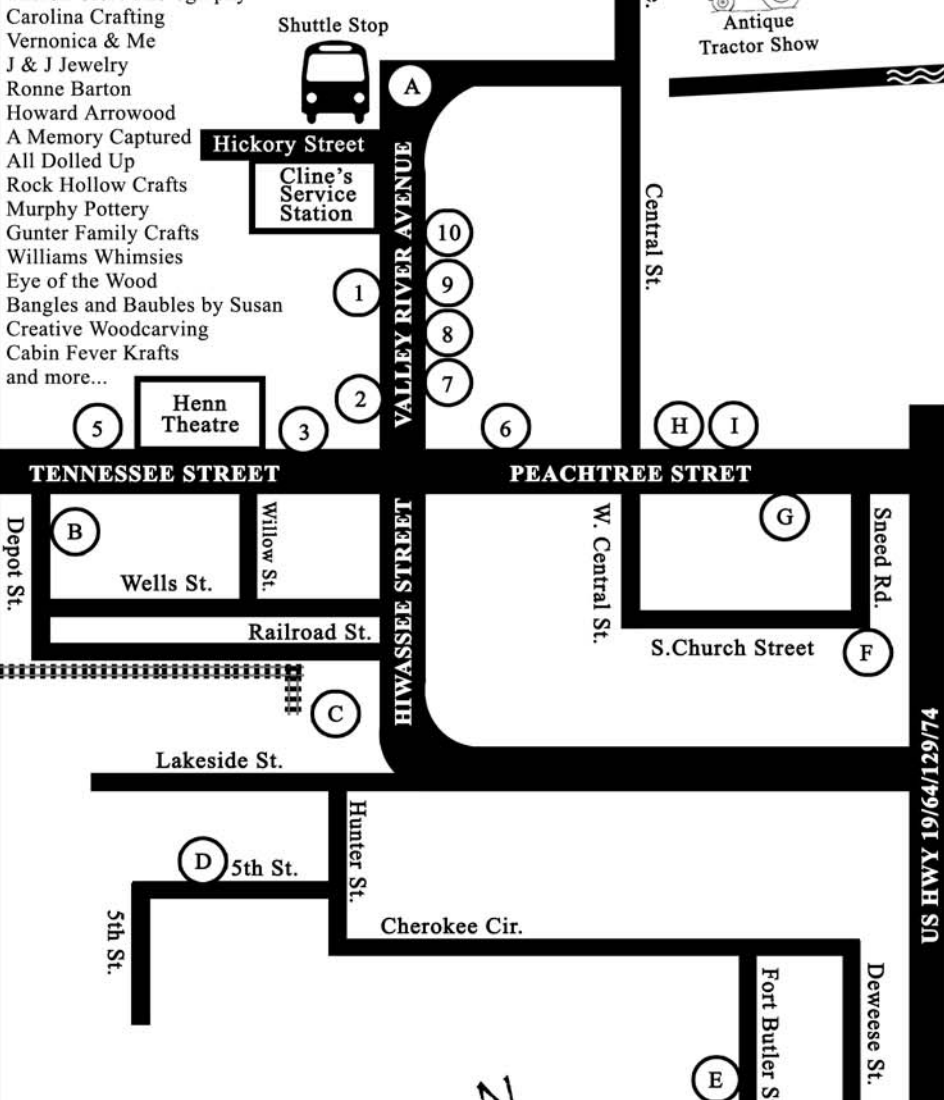

# Heritage Walk & Festival Event Venue Map

Enjoy Historic Murphy, incorporated 1851 as the Cherokee County Seat

**Be Sure to See the Arts & Crafts Show**

Handmade Jewelry, Mountain Photography, Original Paintings, Embroidery, Handmade Furniture, Fretworks, Folk Pottery, Gourd Art, Birdhouses, Handmade Doll Clothes, Wood Turned Bowls & Accessories, Quilted Purses, Cat Accessories, Aprons & Bibs, Dried Wildflowers in Frames, Hand Carved Acrylic and more!

**Food Vendors**

- Valley River Model Railroad Club / Sausage Depot  
Italian Sausage with peppers & onions on a hoagie with water or soda
- Auli Fisk / Rib Country BBQ  
Pulled Pork Sandwiches, Smoked Turkey Sandwiches, Babyback Ribs, Sides and Fried Pies
- Hurlbert-Johnson Friendship House  
Ice Cream, Baked Goods, Sweet Treats
- Sugar & Spice  
Hawaiian Shaved Ice - 37 Flavors
- Pat Snow's / M&P Foods  
Fresh Squeezed Lemonade, Funnel Cakes, Grilled Hamburgers / Hotdogs, Boiled Peanuts.

**Historical Landmarks**

- (A) First Methodist Church
- (B) Junaluska Birth Place
- (C) L & N Depot
- (D) The Pyramid
- (E) Fort Butler Historic Site
- (F) Harshaw Chapel and Cemetery
- (G) Episcopal Church of the Messiah
- (H) Cherokee County Court House
- (I) Cherokee County Historical Museum